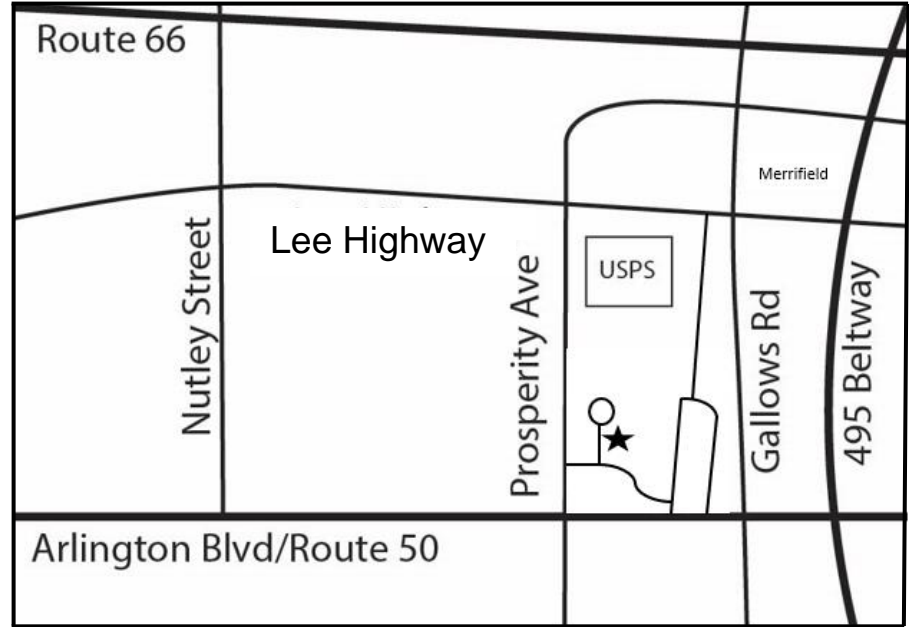

In Virginia traveling west on Arlington Blvd (Route 50-West) towards Fairfax: Turn right onto Prosperity Avenue. Turn right again at the first street onto Executive Park. Turn left onto the first street at Hamaker Court.

In Virginia traveling east on Arlington Blvd (Route 50-east) towards Arlington: Turn left onto Prosperity Avenue. Turn right at the first street onto Executive Park. Turn left onto the first street at Hamaker Court.

From Washington, DC: Take Arlington Blvd (Route 50-West) towards Fairfax and see above. Or, take I-66 West to Exit 64 (Richmond) at the Capital Beltway (I-495). Take Exit 50A off of I-495 (Arlington Blvd/Route 50 West/Fairfax) and keep to the left to merge onto Route 50. Turn right at the 4th traffic light onto Prosperity Avenue. Turn right again at the first street onto Executive Park. Turn left onto the first street at Hamaker Court.

From Maryland: Take the Capital Beltway (I-495) South to Exit 50A (Arlington Blvd/Route 50 West/Fairfax) and keep left to merge onto Route 50. Turn right at the 4th traffic light onto Prosperity Avenue. Turn right again at the first street onto Executive Park. Turn left at the first street onto Hamaker Court.